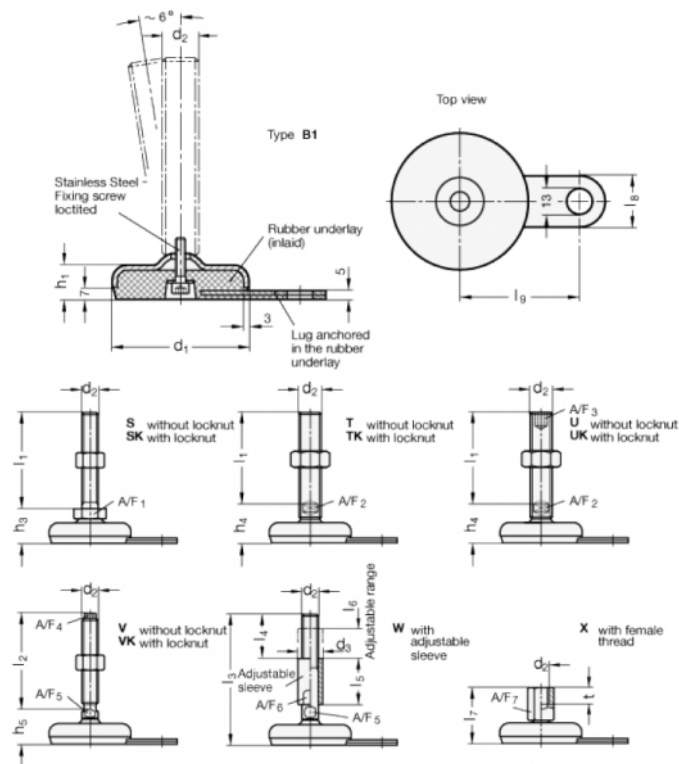

Article number: 2033100M24125B1UK

Description: E+G levelling foot
GN 33-100-M24-125-B1-UK, Stainless steel

Note: UK With nut, Hexagon socket at the top, Wrench flat at the bottom

Measures

A/F2 = 19	I9 = 80
A/F3 = 12	
d1 = 100	
d2 = M24	
h1 = 18	
h3 = 39	
l1 = 125	
l8 = 30	